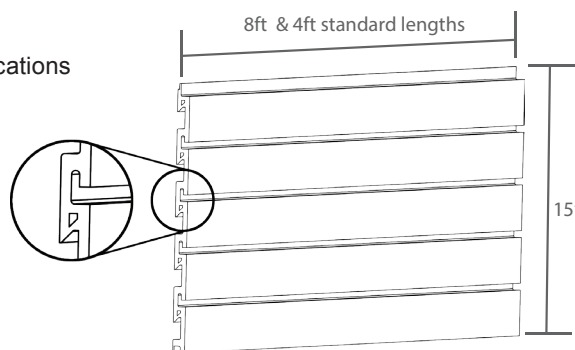

Installs using InstallStrip or screws

4 FOOT PANEL

4' L x 15" H
Panel area 5 sq ft
Panel weight: 8.2 lbs

8 FOOT PANEL

8' L x 15" H
Panel area 10 sq ft
Panel weight: 16.4 lbs

- Colors:
- Brite White
 - Graphite Steel
 - Global Pine
 - Rustic Cedar
 - Weathered Grey

Standard storeWALL

Ideal for less demanding installations. A rugged, waterproof and versatile wall panel,
Standard meets or exceeds most load requirements

Installs with screws

4 FOOT PANEL

4' L x 12" H
Panel area 4 sq ft
Panel weight: 5.6 lbs