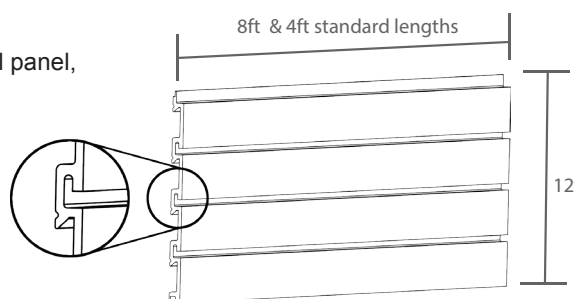

8 FOOT PANEL

8' L x 12" H
Panel area 8 sq ft
Panel weight: 11.25 lbs

1. Colors:
2. ☐ Brite White
   - ☐ Dover White
   - ☐ Weathered Grey
   - ☐ Khaki