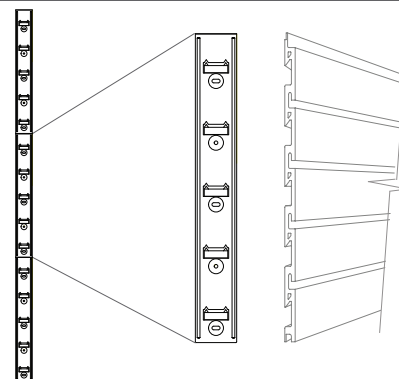

INSTALLATION ACCESSORIES

InstallStrip

Use with HeavyDuty Wall & Standard Duty Wall

HD InstallStrip: 2" W x 45" H with break points at 15" intervals
SD InstallStrip: 1.45" W x 36" H with break points at 12" intervals

For installation on any surface:
metal or wood studs, drywall, concrete and block

Rolled steel, 18 gauge zinc plate for rust resistance