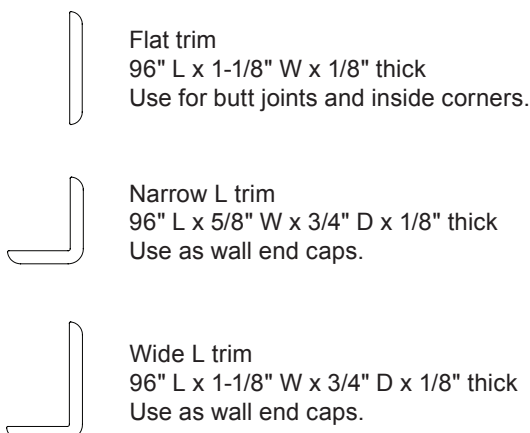

Trim

Install with conventional fasteners or adhesives.
Available in all wall colors